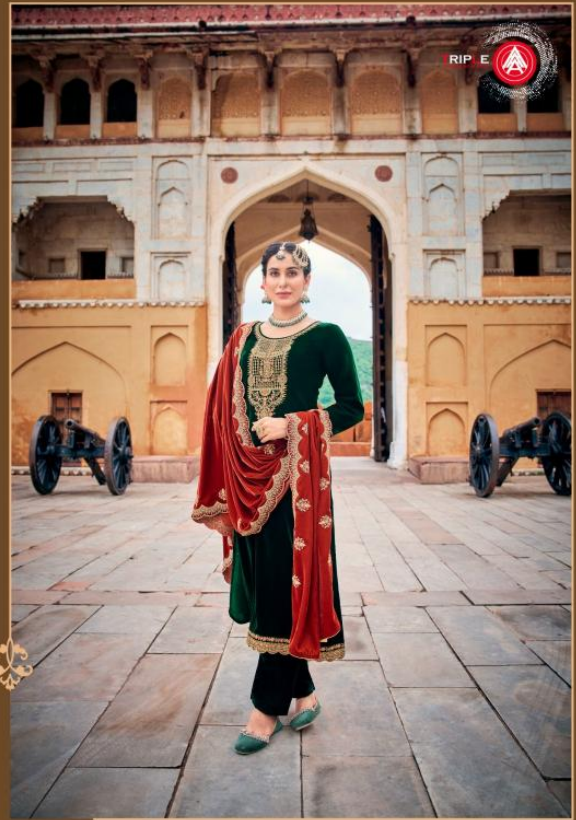

धैर्य
pattern
www.mark.groceries.com
13142

RIP E

सौम्य
प्रियदर्शन
a woman's own character
T3143

अहज
a woman's first choice
13144

13141

13142

13143

13144

- TOP - 9000 VISCOS VELVET WITH HEAVY WORK
- BOTTOM - 9000 VISCOS VELVET
- DUPATTA - 9000 VISCOS VELVET WITH HEAVY WORK
- DESIGNS - 04

CATALOGUE :- **ALAKHNANDA**

RATE :- 1399 /-