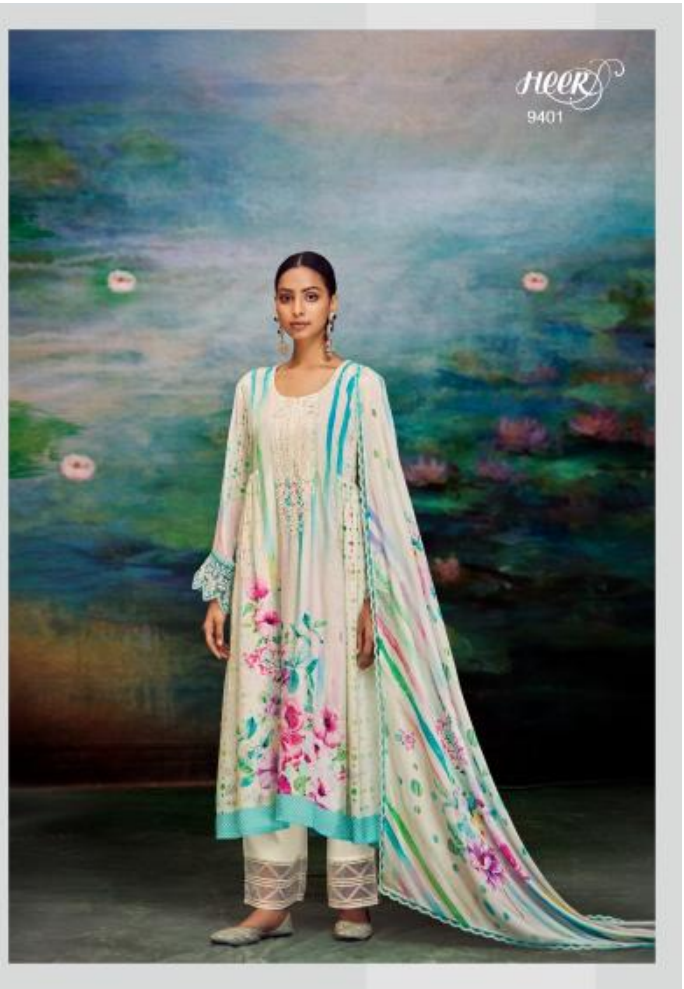

HEER

شکینو  
SHAKINO

9401

9402

9403

9404

9405

9406

CONTEMPORARY ELEGANCE  
9405

HEER

CONTEMPORARY ELEGANCE

9403

ਸ਼ਕੀਨੋ  
SHAKINO

**DUPATTA**

PURE CHINNON WITH DIGITAL PRINT AND  
DORI SCALLOPED EMBROIDERY ON ORGANZA

**TOP**

PURE MUSLIN WITH DIGITAL PRINT DORI  
EMBROIDERY ON NECKLINE, ORGANZA DORI SCALLOPED  
EMBROIDERY ON SLEEVES

**BOTTOM**

PURE MUSLIN HEAVY WITH DORI EMBROIDERY ON ORGANZA

*Heer*  
BY KIMORA