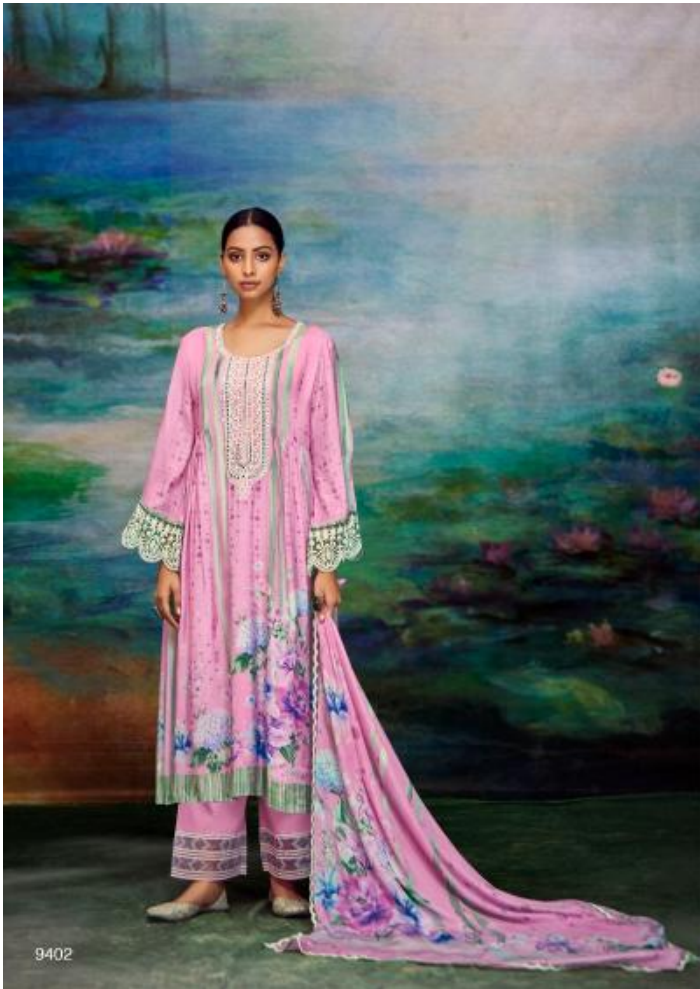

HEER

شکینو  
SHAKINO

9401

9402

9403

9404

9405

9406

CONTEMPORARY ELEGANCE  
9405

HEER

CONTEMPORARY ELEGANCE

9403

ਸ਼ਕੀਨੋ  
SHAKINO

**DUPATTA**

PURE CHINNON WITH DIGITAL PRINT AND  
DORI SCALLOPED EMBROIDERY ON ORGANZA

**TOP**

PURE MUSLIN WITH DIGITAL PRINT DORI  
EMBROIDERY ON NECKLINE, ORGANZA DORI SCALLOPED  
EMBROIDERY ON SLEEVES

**BOTTOM**

PURE MUSLIN HEAVY WITH DORI EMBROIDERY ON ORGANZA

*Heer*  
BY KIMORA