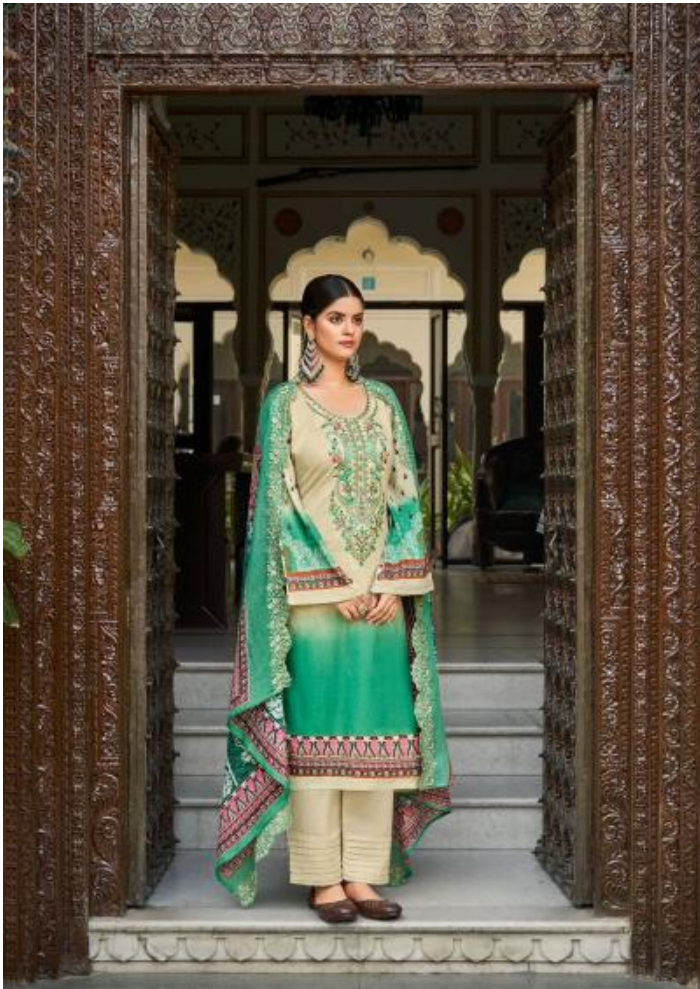

ریاض آرٹس
RIAZ ARTS
The Luxury Lane

•22007• Bin Saeed