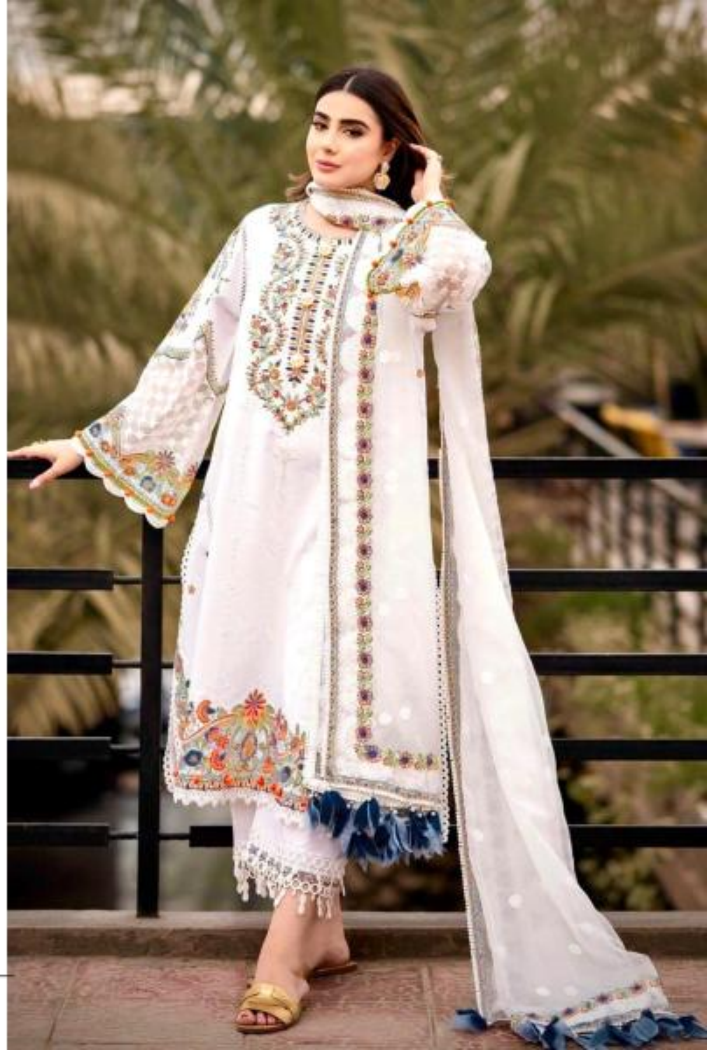

SEMI STICH COLLECTION

TOP- PURE FOX GEORGETTE WITH HEAVY EMBROIDERY AND SEQUENCE WORK
BOTTOM/INNER- DULL SHANTOON
DUPATTA- PURE FOX GEORGETTE FANCY DUPATTA WITH HEAVY EMBROIDERY

7773
D.No:-502

ANAMSA
AA REAL FASHION BRAND

SEMI STICH COLLECTION

TOP- PURE FOX GEORGETTE WITH HEAVY EMBROIDERY AND SEQUENCE WORK
BOTTOM/INNER- DULL SHANTOON
DUPATTA- PURE FOX GEORGETTE FANCY DUPATTA WITH HEAVY EMBROIDERY

7773
D.No:-502