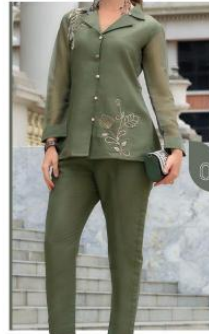

### TOP

PURE HANDWORK ON VISCOSE  
ORGANZA FABRIC WITH INNER

### BOTTOM

DESIGNER PANT ON VISCOSE  
ORGANZA FABRIC WITH INNER & POCKET

### NOTE

POCKET INSIDE EVERY PANT  
STICKER POSTER INSIDE EVERY CATALOGUE

ELEVATE YOUR STYLE  
ELEVATE YOUR LIFE

LADY  
LEELA

05

# MARBLES

VOL-5

01

02

03

04

05

06