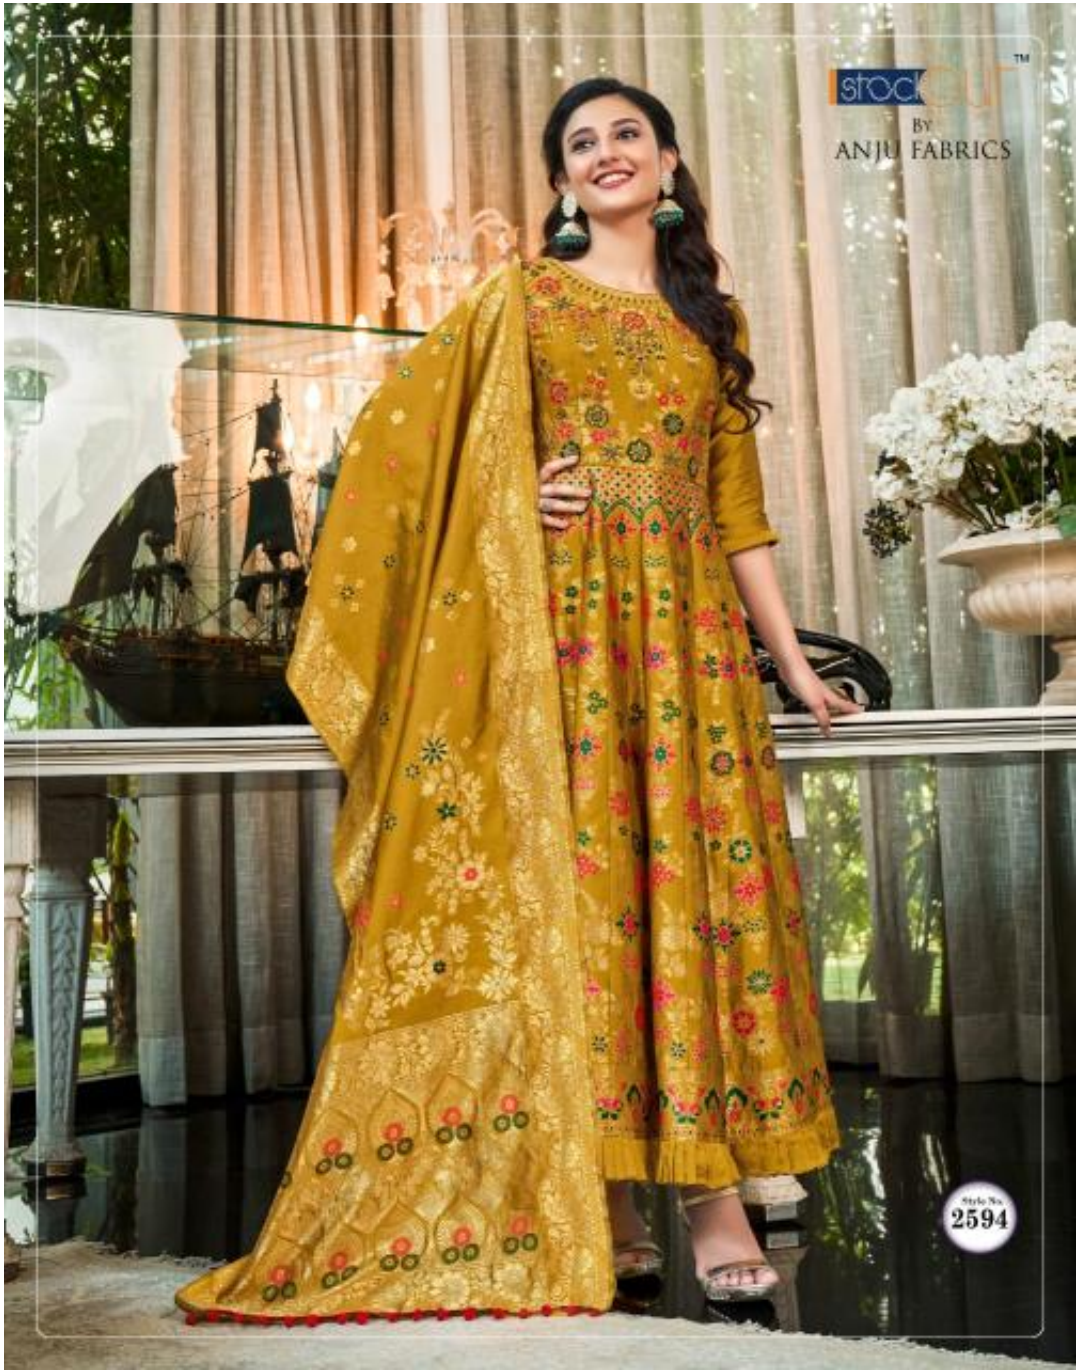

By
ANJU FABRICS

ELOQUENT & ROMANTICUES

Spellbinding artistry rendered in blue tones.

I appreciate simplicity, true beauty
that lasts over time, and a little with
and eclecticism that make life more fun.

Style No.
2593