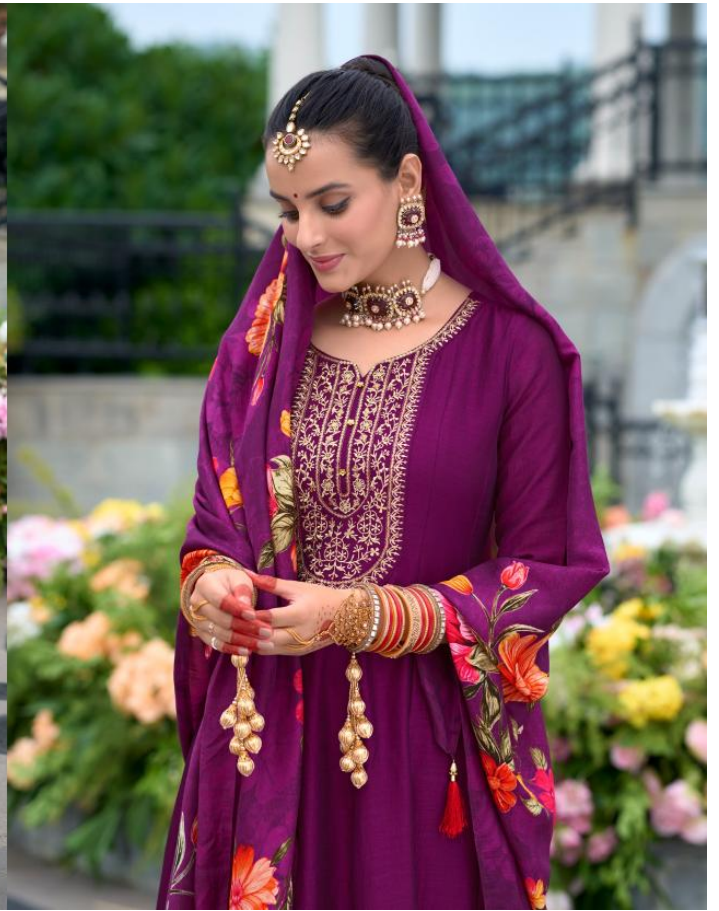

22501

22502

22503

22504

22505

22506

KARWA *Anarkali*

LILY&LALI[®]
GULS PRIDE
A PRODUCT OF **WONA** GROUP

ETHEREAL

COLLECTION IS REMINISCENT OF THE ERA GONE BY
IT PRESENT TRACING SCENES TO THE TRADITIONAL
COURT CLOTHING DEPICTING THE TRUE IMAGE OF
THE REAL MODERN CULTURE.

LILY & LALI[®]
GULSPRIDE
A PRODUCT OF **fiona** GROUP

KARWA *Anarkali*

FABRICS DETAILS

: TOP :

**ANARKALI STYLE DRESS WITH EMBROIDERY
AND HANDWORK ON VICHITRA SILK**

: BOTTOM :

**VICHITRA SILK PANT WITH
POCKET AND INNER FABRICS**

: DUPATTA :

**PURE RUSSIAN SILK DIGITAL PRINT DUPATTA
WITH TUSSELE AND VICHITRA SILK SWAROSKY
WORK DUPATTA**

: SIZE :

M, L, XL, XXL, 3XL

NOTE : POCKET INSIDE THE PANT