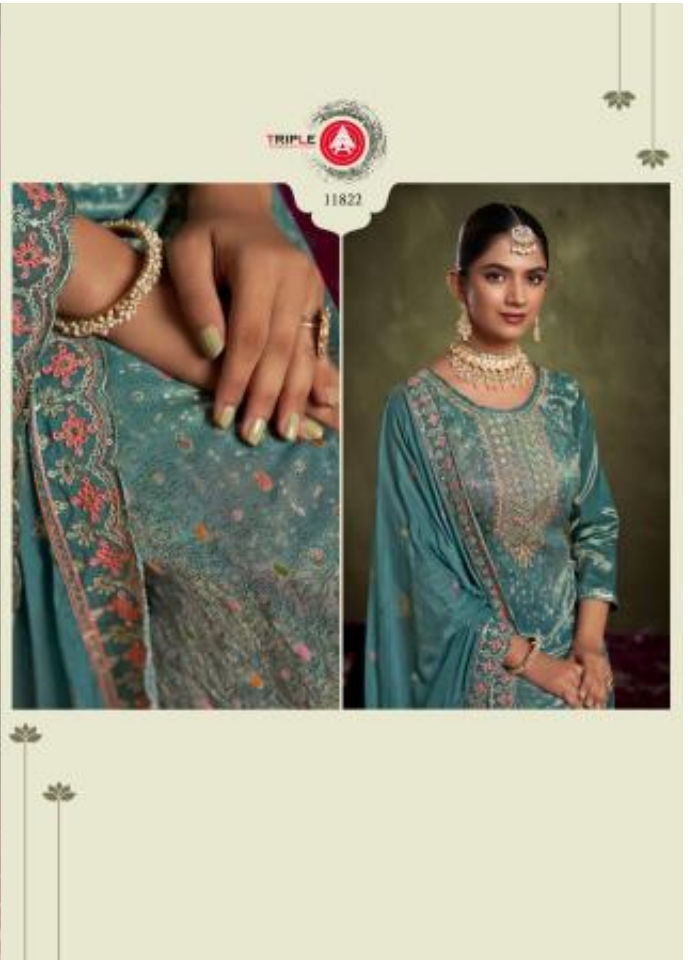

11823

11823

11821

11822

11823

11824

11825

11826

- TOP - PURE SIMAR TISUE MINAKARI WITH HEAVY WORK
- BOTTOM - PURE REYON
- DUPATTA - SEMI PURE WITH HEAVY WORK AND DIAMOND WORK
- DESIGNS - 06

CATALOGUE :- **VIHA** RATE :- 849 /-

11824