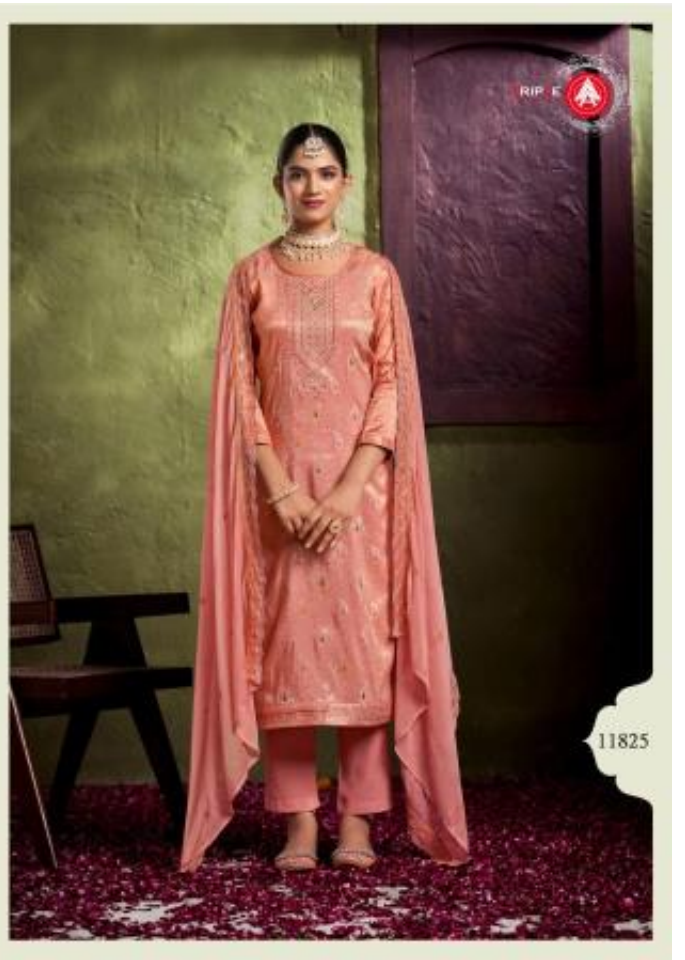

11823

11823

11821

11822

11823

11824

11825

11826

- TOP - PURE SIMAR TISUE MINAKARI WITH HEAVY WORK
- BOTTOM - PURE REYON
- DUPATTA - SEMI PURE WITH HEAVY WORK AND DIAMOND WORK
- DESIGNS - 06

CATALOGUE :- **VIHA** RATE :- 849 /-

11824