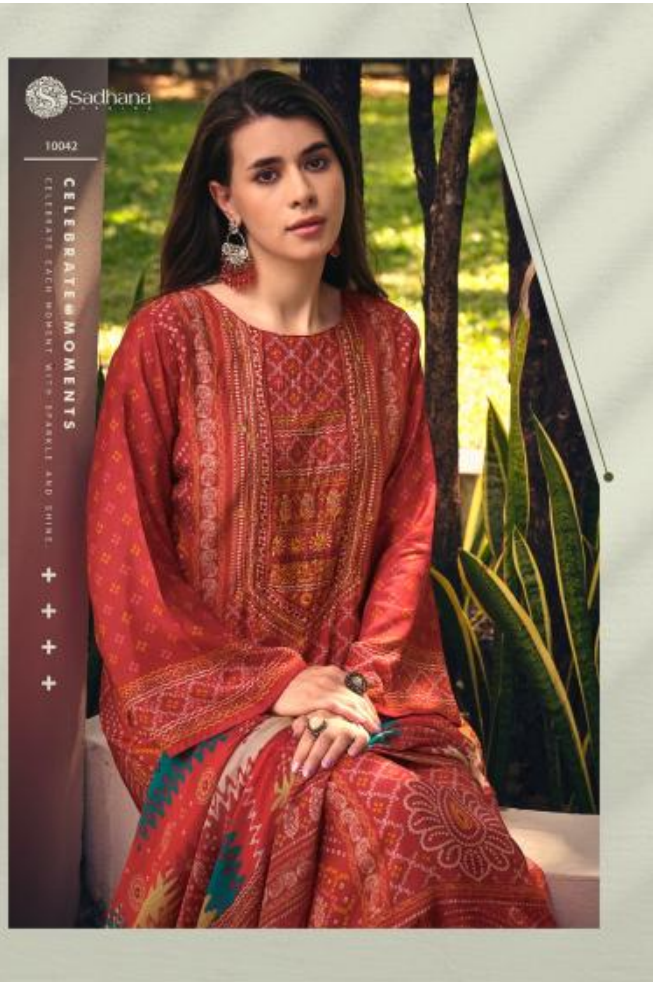

10041

10042

10045

10046

10043

10044

10047

10048

Sadhana

10042

CELEBRATE MOMENTS

CELEBRATE EACH MOMENT WITH SPARKLE AND SHINE

+ + +

+
+
+
+

BLAZE CHASER

BEAUTY IS A RADIANCE THAT ORIGINATES
FROM WITHIN AND COMES FROM INNER HAVEN AND STRONG CHARACTER.