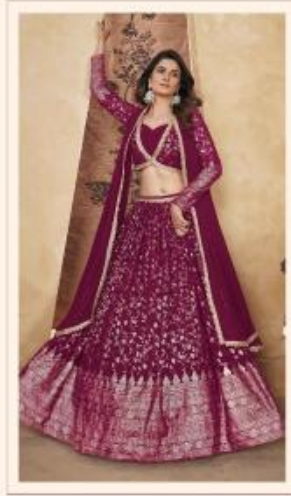

शुभकला

The artical

2403

GIRLY VOL. 29

Design NO. (SKU)	Color	Lehenga Fabric	Choli Fabric	Dupatta Fabric	Lehenga SIZE (Full Stitched) (L-40 SIZE)	Lehenga – Choli Work	Dupatta Work	Dupatta Length (MTR)
2401	Green	Georgette	Georgette	Georgette	Choli Chest: 40 INCH Choli Length: 15 INCH Lehenga Wasit: 42 INCH Lehenga Length: 42 INCH	Pigment Foil work	Lace on border	2.20
2402	Deep Pink	Georgette	Georgette	Georgette	Choli Chest: 40 INCH Choli Length: 15 INCH Lehenga Wasit: 42 INCH Lehenga Length: 42 INCH	Pigment Foil work	Lace on border	2.20
2403	Navy	Georgette	Georgette	Georgette	Choli Chest: 40 INCH Choli Length: 15 INCH Lehenga Wasit: 42 INCH Lehenga Length: 42 INCH	Pigment Foil work	Lace on border	2.20

शुभकला

2402

Stunning

2401

2402

2403

Shikharika

GIRLY VOL. 29